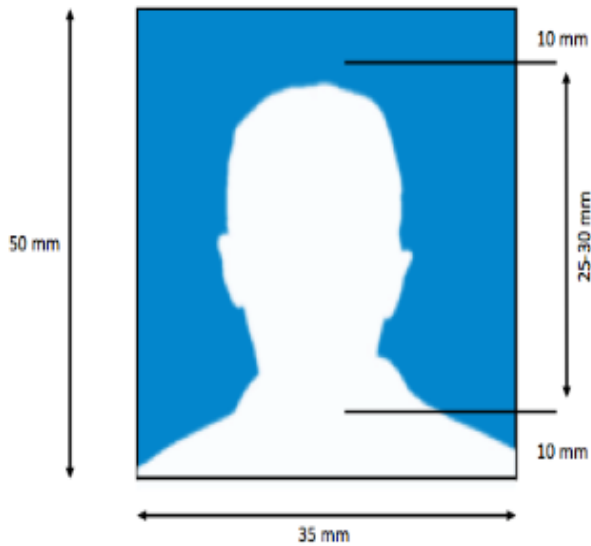

Sample of Photo

File Upload Requirement:

1. Size of photo must be in 99X142 pixels.
2. File size of photo must be less than 20kb.
3. File format must be in JPG or JPEG only.

Background colour must be Light Blue only.

Do not wear a hat or head covering allowed which obscures hair or hairline unless worn for religious purpose.

Taken in full-face view facing straight to the camera with neutral facial expression, both eyes open and mouth